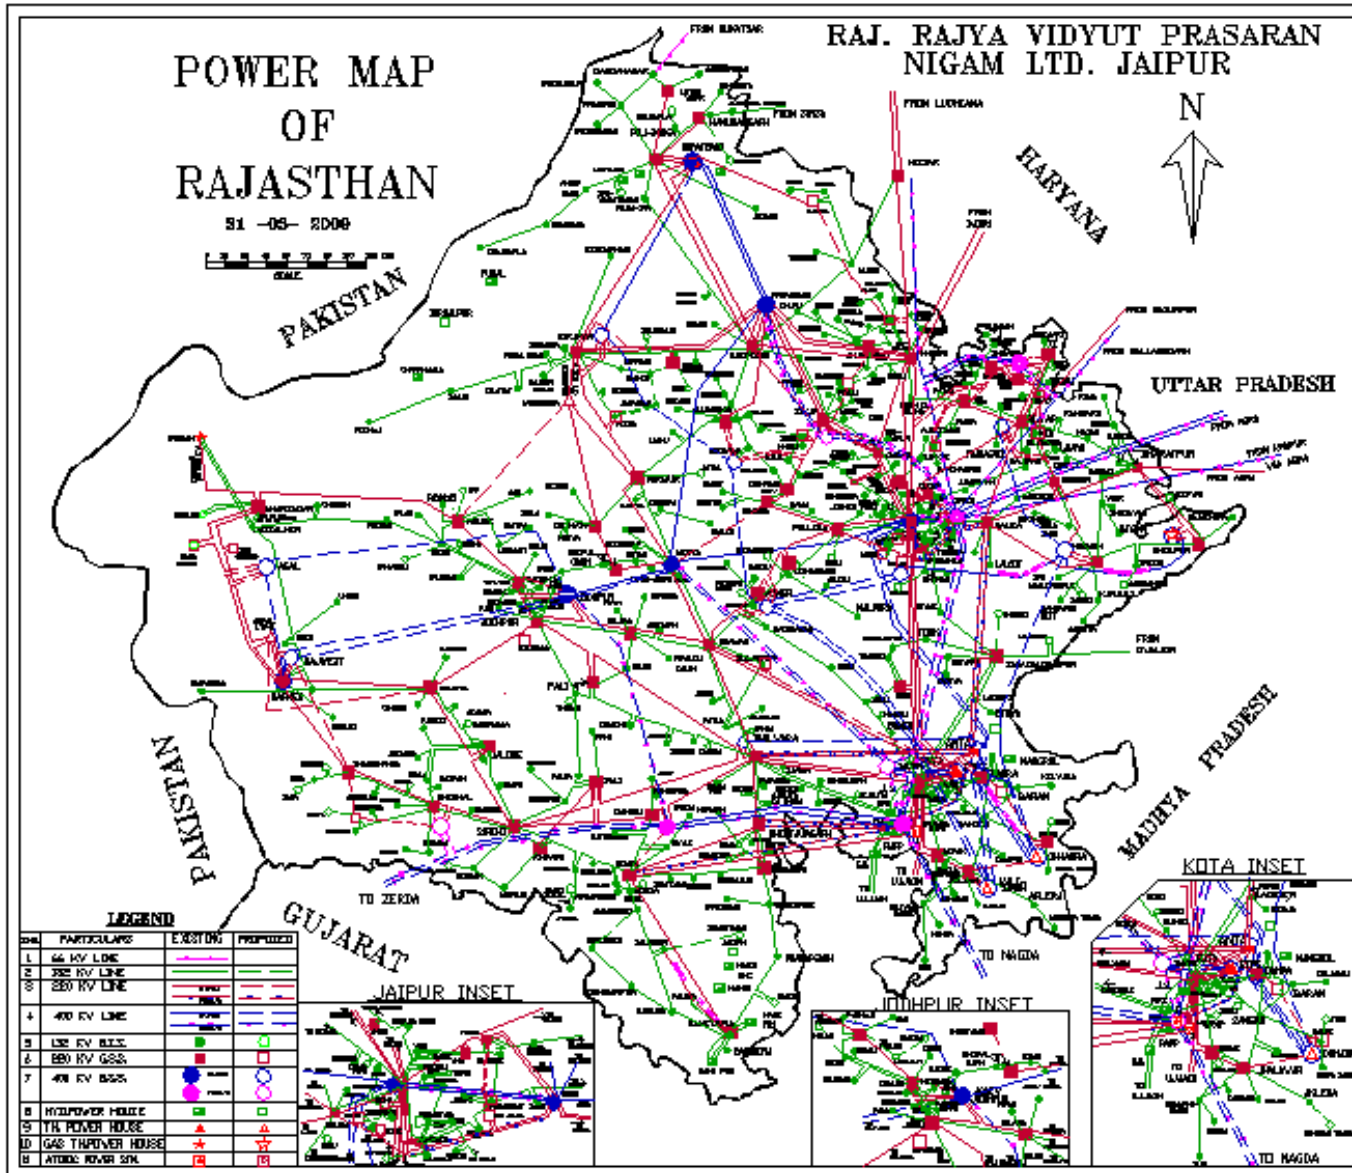

POWER MAP OF RAJASTHAN

S1 -05- 2006

RAJ. RAJYA VIDYUT PRASARAN NIGAM LTD. JAIPUR

LEGEND

SAL.	PARTICULARS	EXISTING	PROPOSED
1	66 KV LINE		
2	220 KV LINE		
3	330 KV LINE		
4	400 KV LINE		
5	132 KV B.S.S.		
6	220 KV G.S.S.		
7	400 KV B.S.S.		
8	HYDROPOWER HOUSE		
9	T/A POWER HOUSE		
10	GAS TRIPOVER HOUSE		
11	ATOMIC POWER SPA		